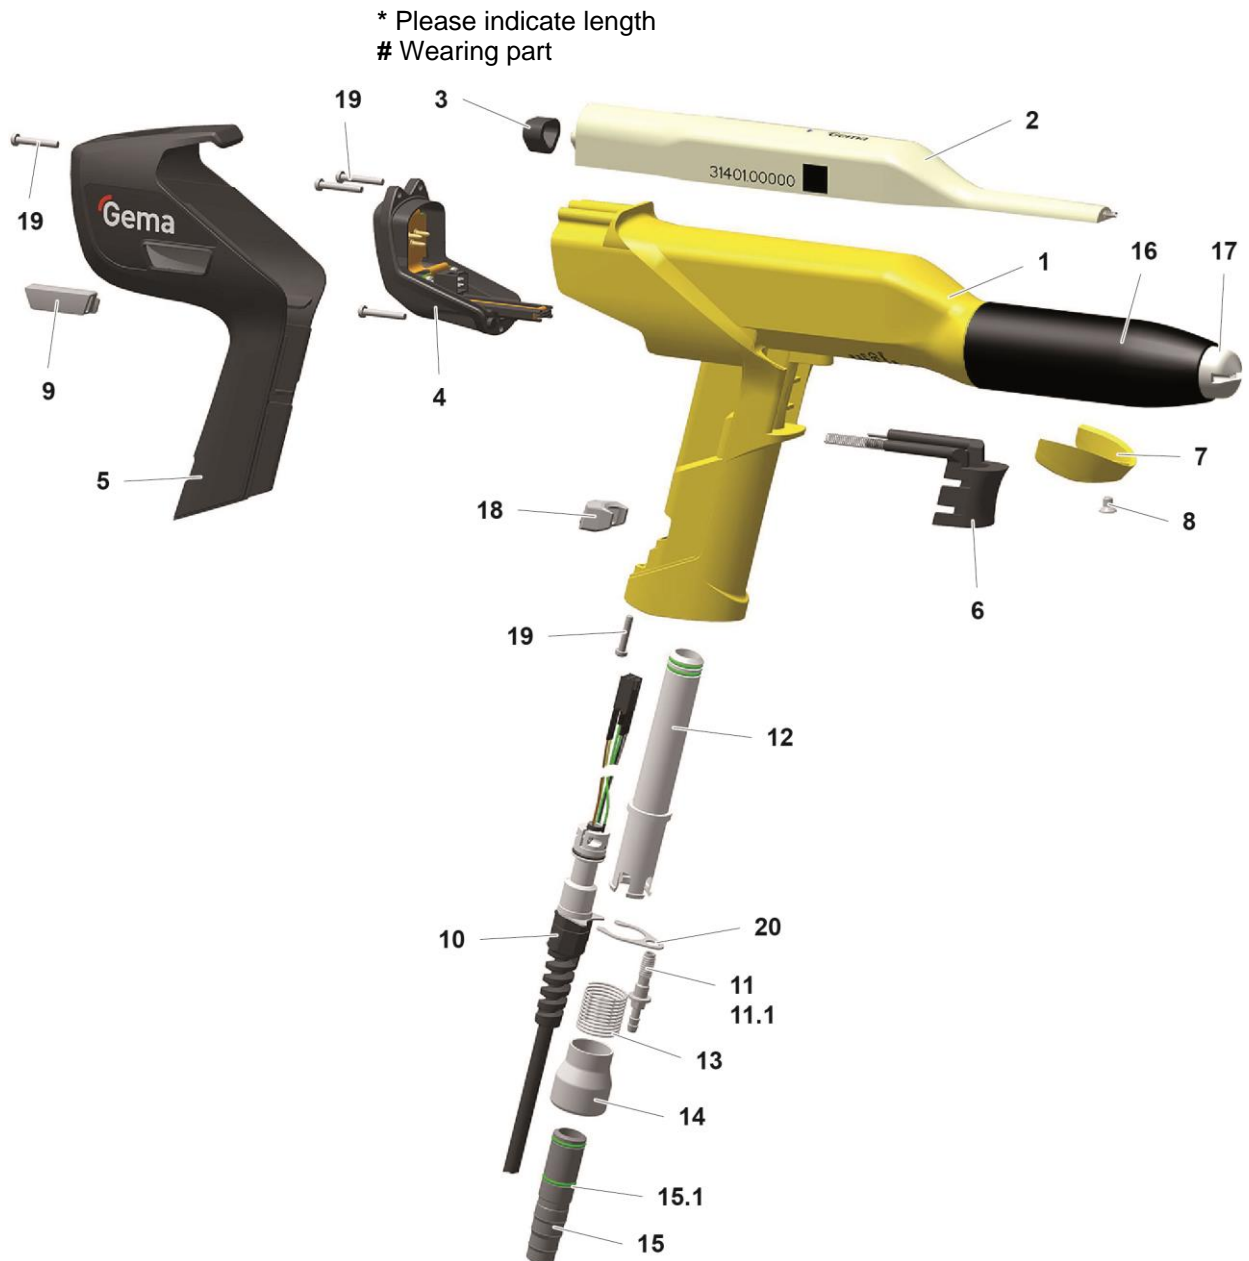

Cleaning brush – Ø 12 mm (not shown)	389 765
Parts set (not shown), consisting of:	1008 302
Multi-spray adapter	1003 634#
Cable clamp	303 070
Hose connector – complete, for hose interior Ø 9-10 mm	1002 030
Powder hose – Ø 10 mm (not shown)	1001 673*#
Powder hose – Ø 11 mm (not shown)	105 139*#

fig. 25: OptiSelect Pro GM04 – spare parts